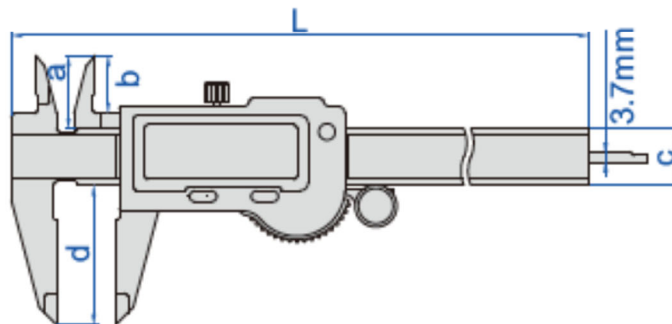

- IP67 dust/waterproof
- Resolution: 0.01mm/0.0005"
- Button function: zero, mm/inch, preset, data output
- Battery CR2032
- Automatic power off, move the digital unit to turn on power
- Data output
- Meet DIN862
- Made of stainless steel
- Optional accessory: data output cable (code 7315-80, 7302-80)

(mm)

Code	Range	Accuracy	L	a	b	c	d	Remark
1195-150*	0-150mm/0-6"	±0.02mm	235	21	16.5	16	40	with depth bar
1195-200*	0-200mm/0-8"	±0.03mm	290	24.5	20	16	50	with depth bar
1195-300*	0-300mm/0-12"	±0.03mm	387	23	18.5	16	64	without depth bar

* Supplied with manufacturer inspection certificate